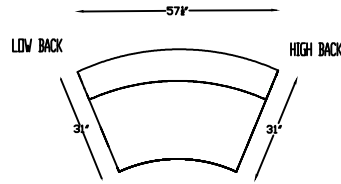

3640 KINETIC

364016L ARMLESS SOFA
W/ LEFT BUMPER
*SHOWN AS LEFT

364023R & L ARMLESS WEDGE
*SHOWN AS RIGHT

364010R RIGHT ARM
LOVESEAT
*SHOWN AS RIGHT

364010XR RIGHT ARM
LOVESEAT
*SHOWN AS RIGHT

364023X ARMLESS WEDGE
W/ STRAIGHT BACK

364020 SOFA

This schematic is current as of May, 2020
Lazar reserves the right to change dimensions and/or products offered.
A more recent schematic may be available for this series at www.lazarind.com
NOTE: L or R is determined by facing the piece.