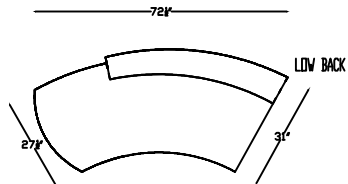

3640 KINETIC

364016L ARMLESS SOFA
W/ LEFT BUMPER
*SHOWN AS LEFT

364023R & L ARMLESS WEDGE
*SHOWN AS RIGHT

364010R RIGHT ARM
LOVESEAT
*SHOWN AS RIGHT

364010XR RIGHT ARM
LOVESEAT
*SHOWN AS RIGHT

364023X ARMLESS WEDGE
W/ STRAIGHT BACK

364020 SOFA

This schematic is current as of May, 2020
Lazar reserves the right to change dimensions and/or products offered.
A more recent schematic may be available for this series at www.lazarind.com
NOTE: L or R is determined by facing the piece.