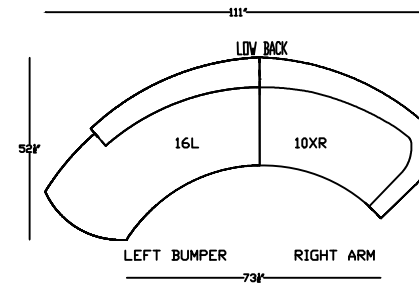

3640 KINETIC

364016L ARMLESS SOFA
W/ LEFT BUMPER
*SHOWN AS LEFT

364023R & L ARMLESS WEDGE
*SHOWN AS RIGHT

364010R RIGHT ARM
LOVESEAT
*SHOWN AS RIGHT

364010XR RIGHT ARM
LOVESEAT
*SHOWN AS RIGHT

364023X ARMLESS WEDGE
W/ STRAIGHT BACK

364020 SOFA

This schematic is current as of May, 2020
Lazar reserves the right to change dimensions and/or products offered.
A more recent schematic may be available for this series at www.lazarind.com
NOTE: L or R is determined by facing the piece.