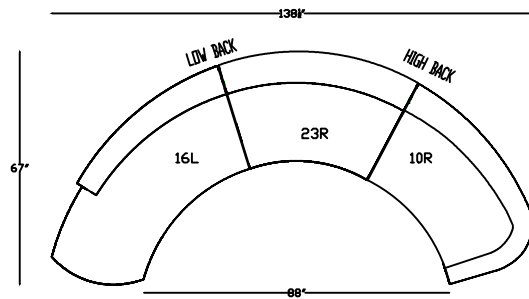

3640 KINETIC

364016L ARMLESS SOFA
W/ LEFT BUMPER
*SHOWN AS LEFT

364023R & L ARMLESS WEDGE
*SHOWN AS RIGHT

364010R RIGHT ARM
LOVESEAT
*SHOWN AS RIGHT

364010XR RIGHT ARM
LOVESEAT
*SHOWN AS RIGHT

364023X ARMLESS WEDGE
W/ STRAIGHT BACK

364020 SOFA

This schematic is current as of May, 2020
Lazar reserves the right to change dimensions and/or products offered.
A more recent schematic may be available for this series at www.lazarind.com
NOTE: L or R is determined by facing the piece.