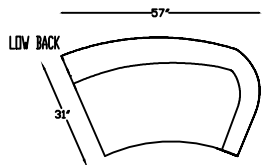

3640 KINETIC

364016L ARMLESS SOFA
W/ LEFT BUMPER
*SHOWN AS LEFT

364023R & L ARMLESS WEDGE
*SHOWN AS RIGHT

364010R RIGHT ARM
LOVESEAT
*SHOWN AS RIGHT

364010XR RIGHT ARM
LOVESEAT
*SHOWN AS RIGHT

364023X ARMLESS WEDGE
W/ STRAIGHT BACK

364020 SOFA

This schematic is current as of May, 2020
Lazar reserves the right to change dimensions and/or products offered.
A more recent schematic may be available for this series at www.lazarind.com
NOTE: L or R is determined by facing the piece.