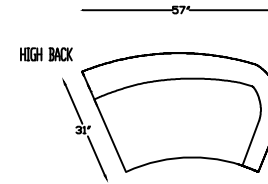

3640 KINETIC

364016L ARMLESS SOFA
W/ LEFT BUMPER
*SHOWN AS LEFT

364023R & L ARMLESS WEDGE
*SHOWN AS RIGHT

364010R RIGHT ARM
LOVESEAT
*SHOWN AS RIGHT

364010XR RIGHT ARM
LOVESEAT
*SHOWN AS RIGHT

364023X ARMLESS WEDGE
W/ STRAIGHT BACK

364020 SOFA

This schematic is current as of May, 2020
Lazar reserves the right to change dimensions and/or products offered.
A more recent schematic may be available for this series at www.lazarind.com
NOTE: L or R is determined by facing the piece.