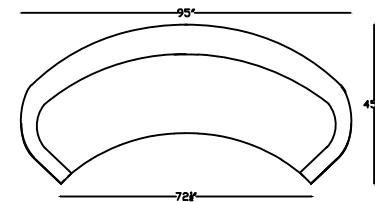

3640 KINETIC

364016L ARMLESS SOFA
W/ LEFT BUMPER
*SHOWN AS LEFT

364023R & L ARMLESS WEDGE
*SHOWN AS RIGHT

364010R RIGHT ARM
LOVESEAT
*SHOWN AS RIGHT

364010XR RIGHT ARM
LOVESEAT
*SHOWN AS RIGHT

364023X ARMLESS WEDGE
W/ STRAIGHT BACK

364020 SOFA

This schematic is current as of May, 2020
Lazar reserves the right to change dimensions and/or products offered.
A more recent schematic may be available for this series at www.lazarind.com
NOTE: L or R is determined by facing the piece.