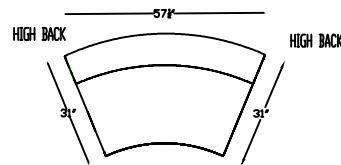

3640 KINETIC

364016L ARMLESS SOFA
W/ LEFT BUMPER
*SHOWN AS LEFT

364023R & L ARMLESS WEDGE
*SHOWN AS RIGHT

364010R RIGHT ARM
LOVESEAT
*SHOWN AS RIGHT

364010XR RIGHT ARM
LOVESEAT
*SHOWN AS RIGHT

364023X ARMLESS WEDGE
W/ STRAIGHT BACK

364020 SOFA

This schematic is current as of May, 2020
Lazar reserves the right to change dimensions and/or products offered.
A more recent schematic may be available for this series at www.lazarind.com
NOTE: L or R is determined by facing the piece.